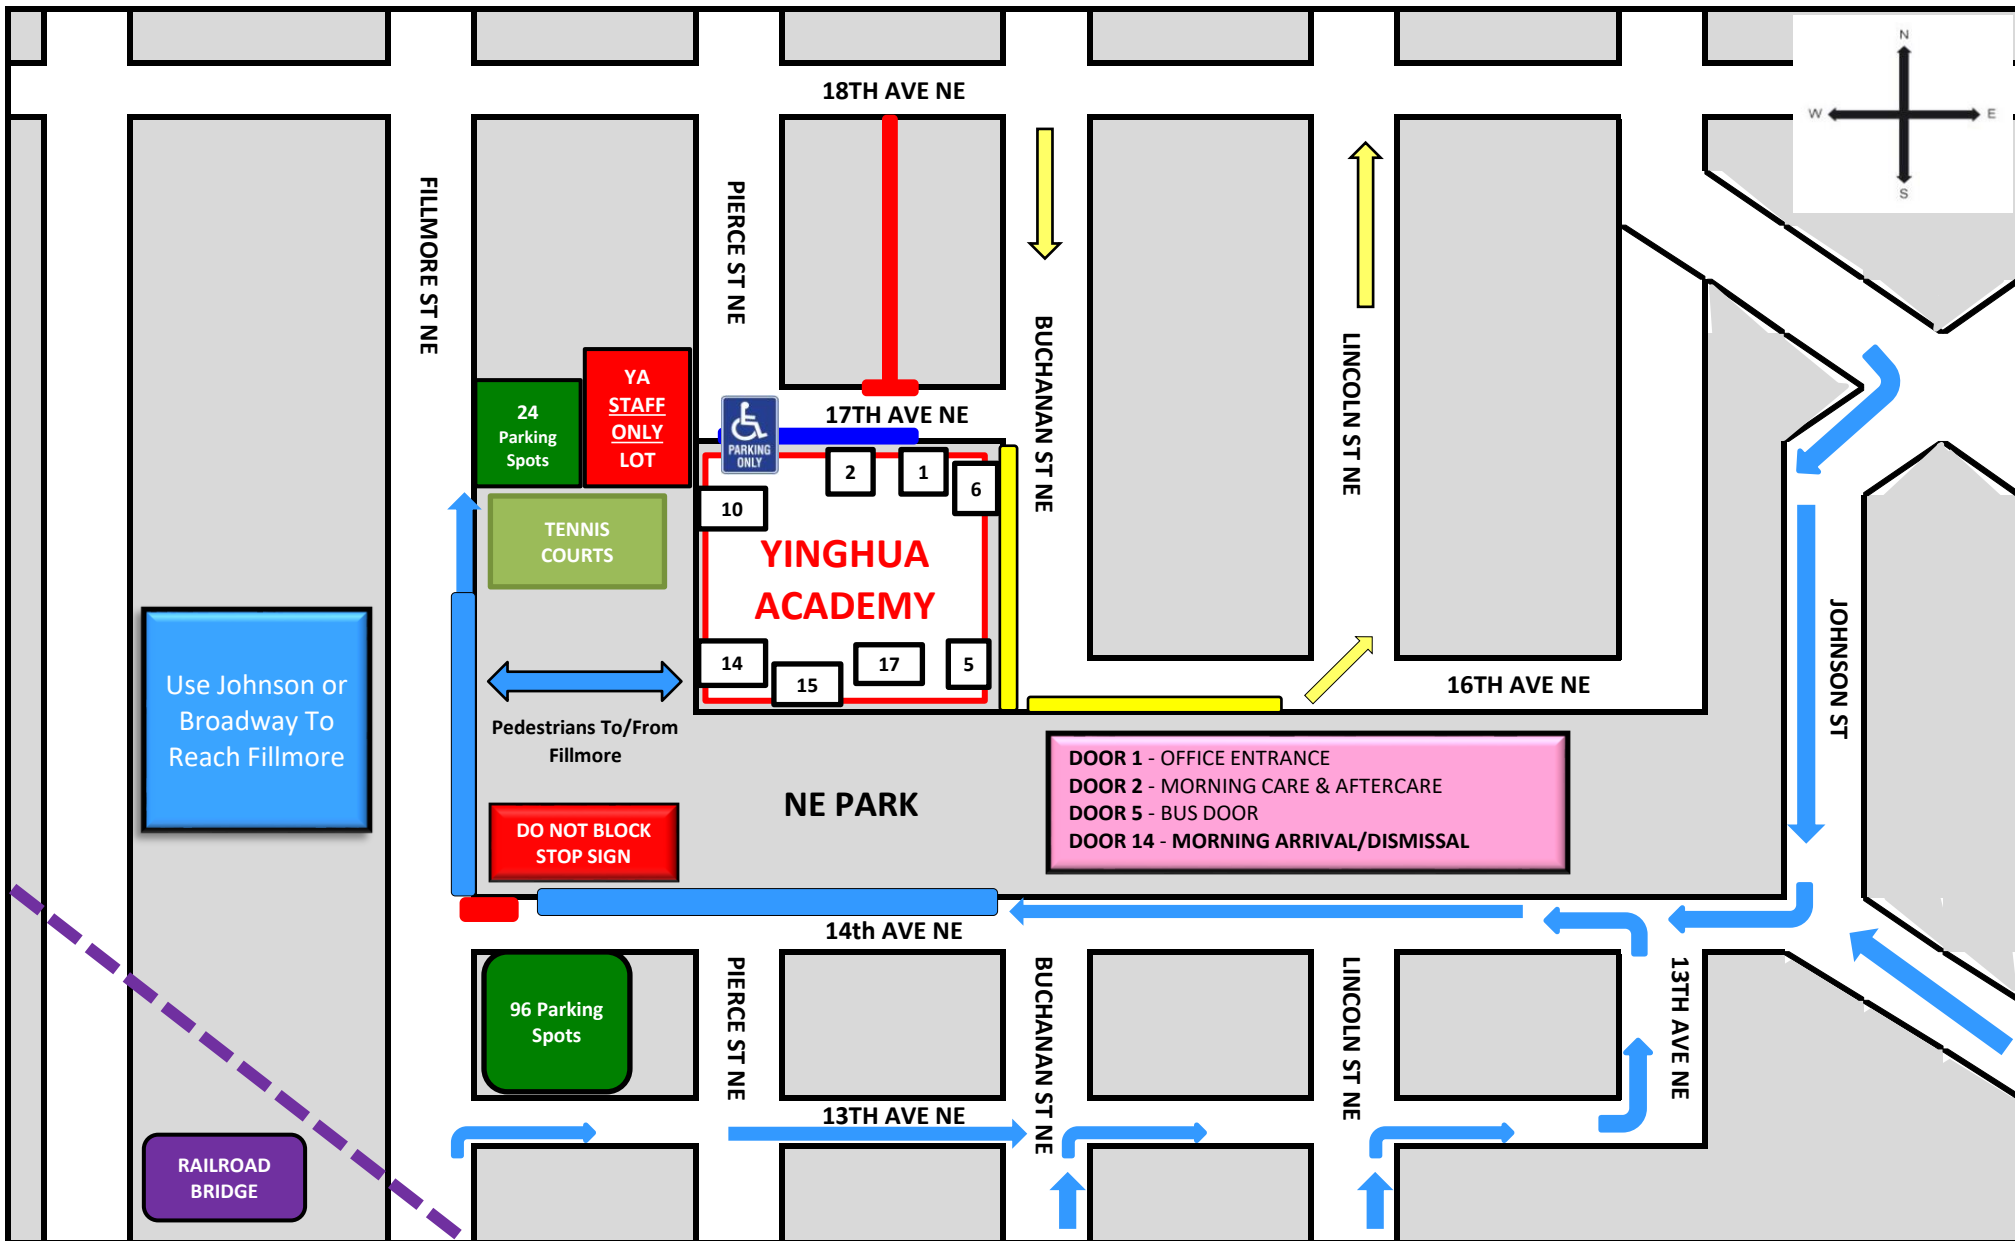

YINGHUA ACADEMY TRAFFIC MAP

Office Hours	7:45AM-4:15PM
School Day	8:30AM-3:30PM
Dismissal	3:15PM-3:45PM
Aftercare	3:30PM-6:00PM

RED	No parking or student drop-offs.
GREEN	Parent Parking
BLUE	Car loading/unloading zone during Arrival & Dismissal (Line up following BLUE arrows)
YELLOW	School Bus Route & Loading Zone - No Parking.
DARK BLUE	Accessible/Handicapped parking only.