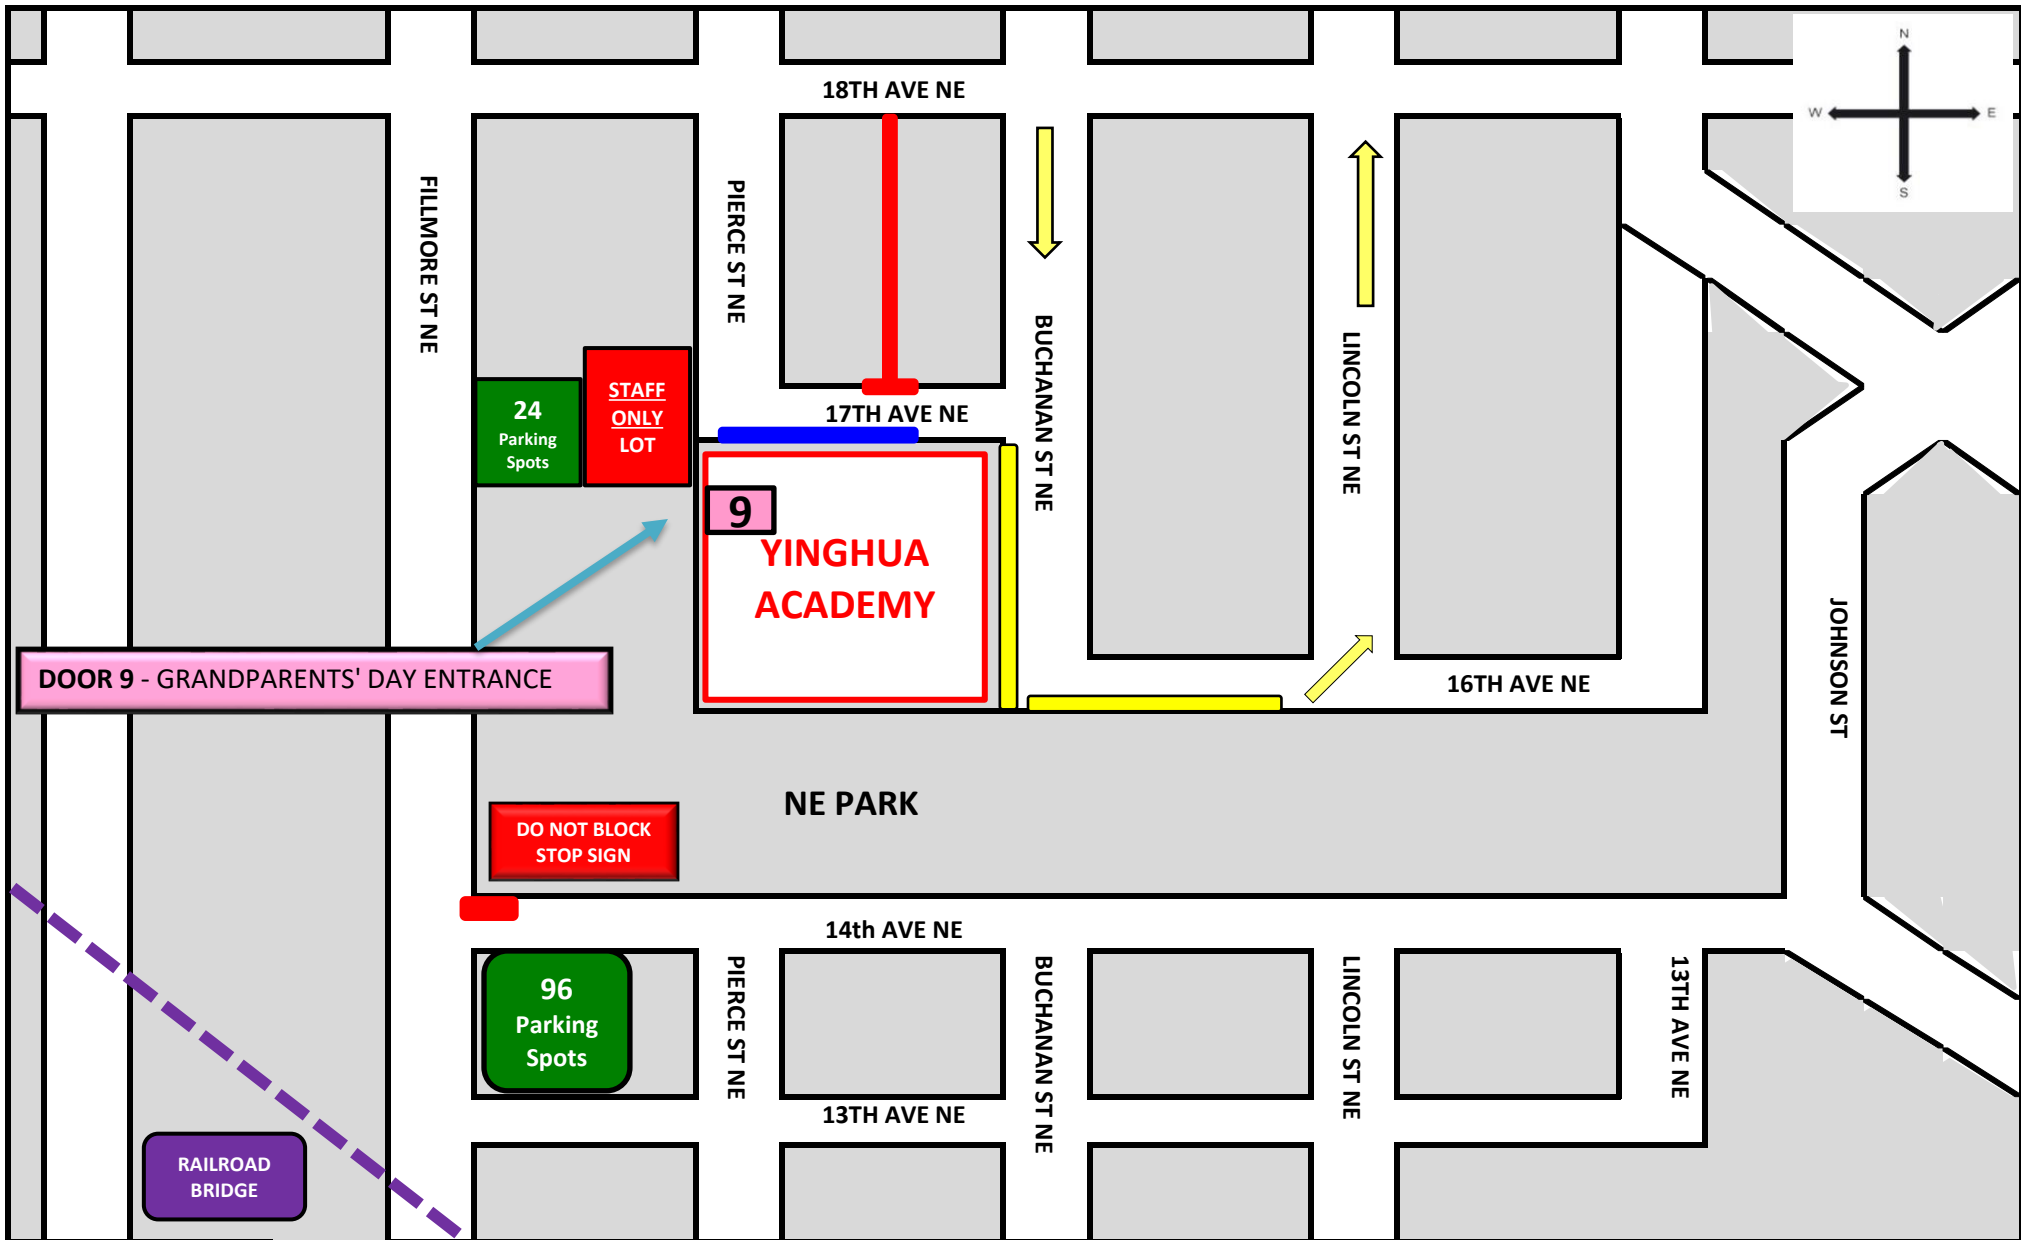

YINGHUA ACADEMY 2019 GRANDPARENTS' DAY MAP

RED	No parking or student drop-offs.
GREEN	Guest Parking
YELLOW	School Bus Route & Loading Zone - No Parking.
DARK BLUE	Accessible/Handicapped parking only.