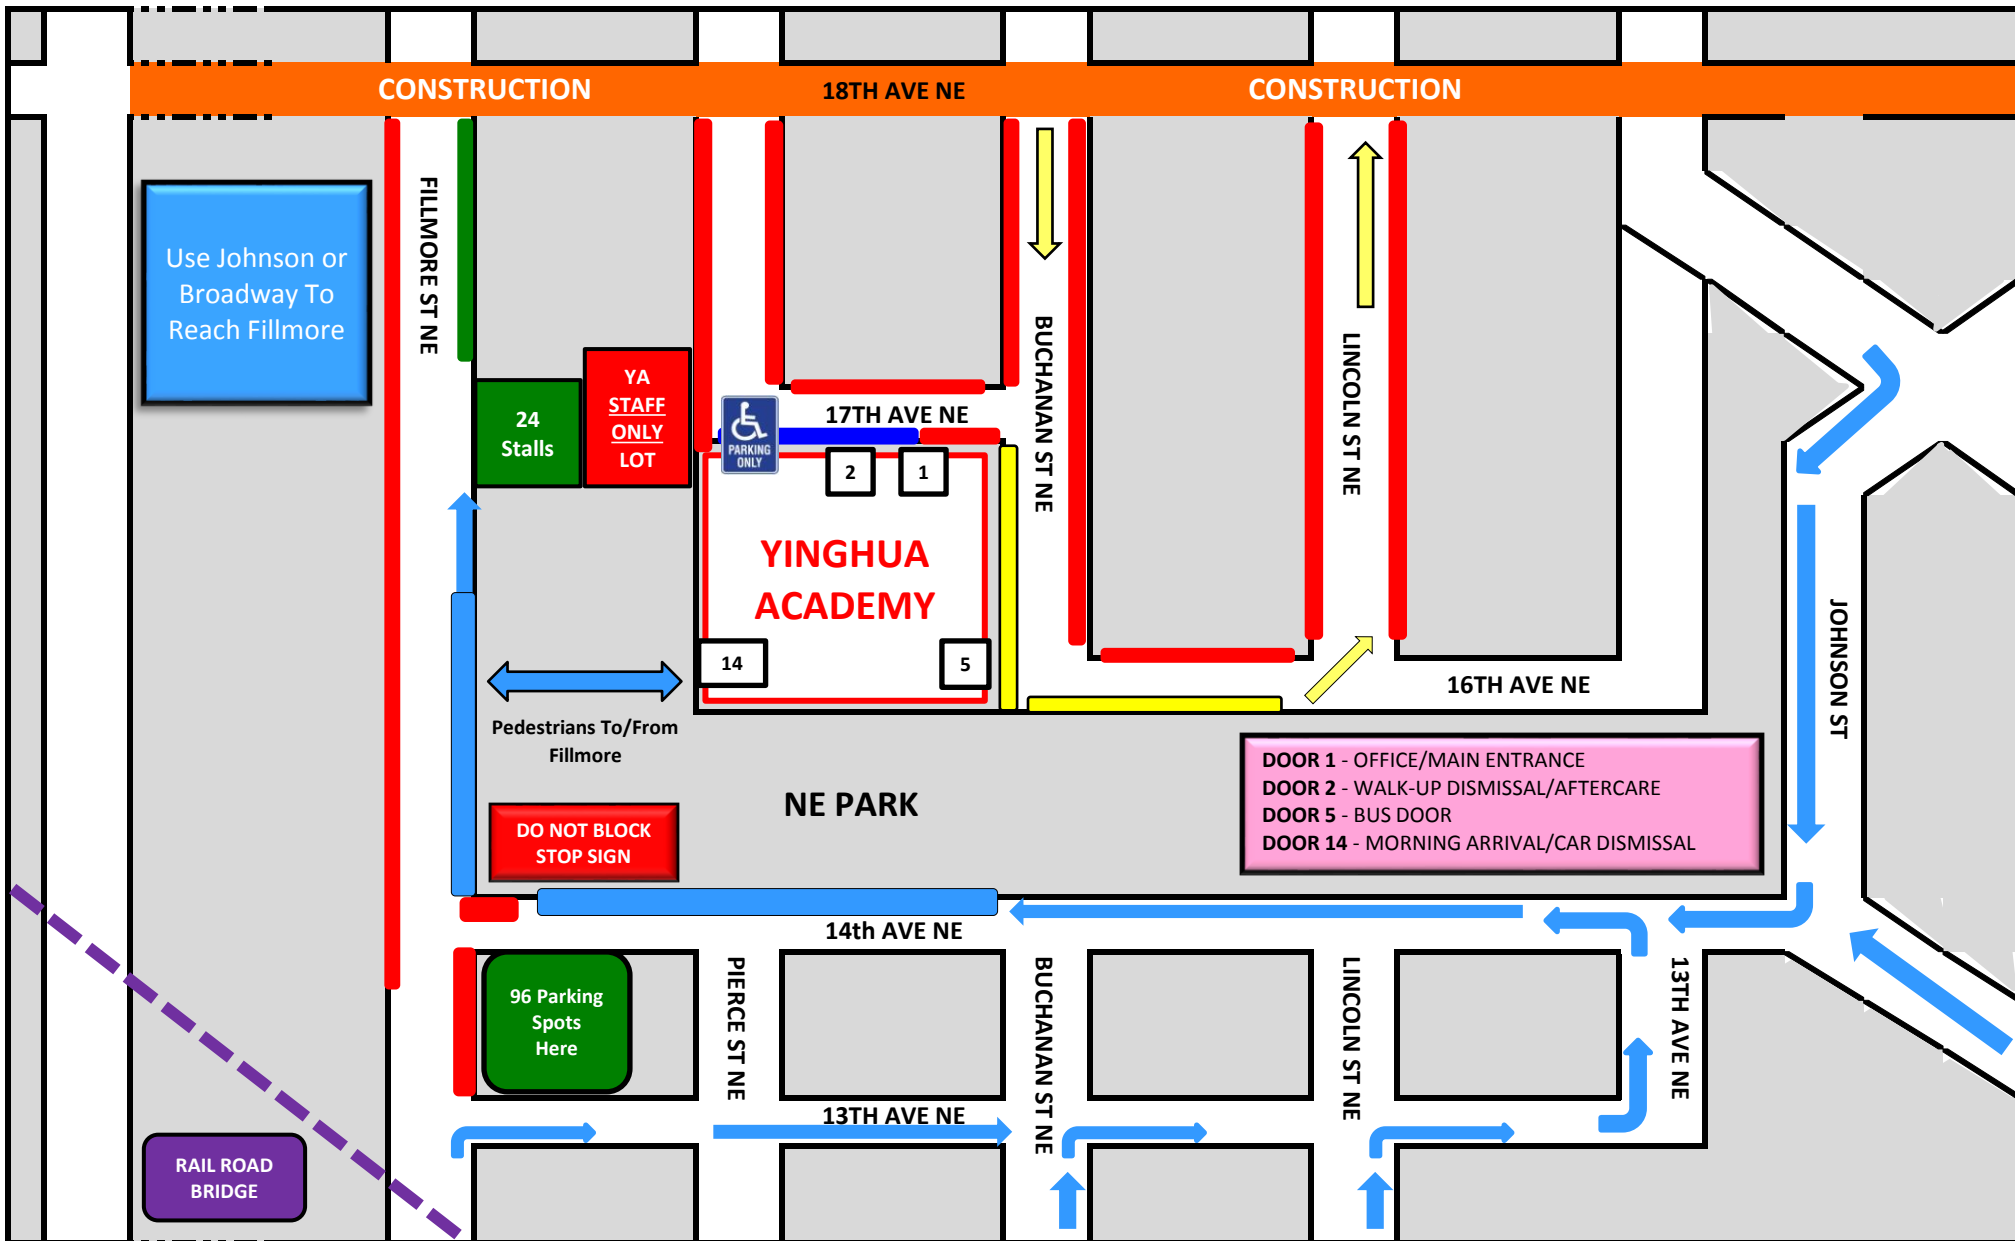

# YINGHUA ACADEMY TRAFFIC MAP

Morning Care	6:45AM-7:45AM
Office Hours	7:30AM-4:30PM
School Day	8:30AM-3:30PM
Dismissal	3:30PM-3:45PM
Aftercare	3:30PM-6:00PM

<b>RED</b>	No parking or student drop-offs (17th Ave allowed for Morning Care and after 5:00pm.)
<b>GREEN</b>	Parking for parents escorting children to Door 14, picking up from Dismissal/Aftercare, or visiting school during the school day.
<b>BLUE</b>	Car loading/unloading zone during Arrival & Dismissal (Line up following <b>BLUE</b> arrows)
<b>YELLOW</b>	School Bus Route & Loading Zone - No Parking.
<b>DARK BLUE</b>	Accessible/Handicapped parking only.