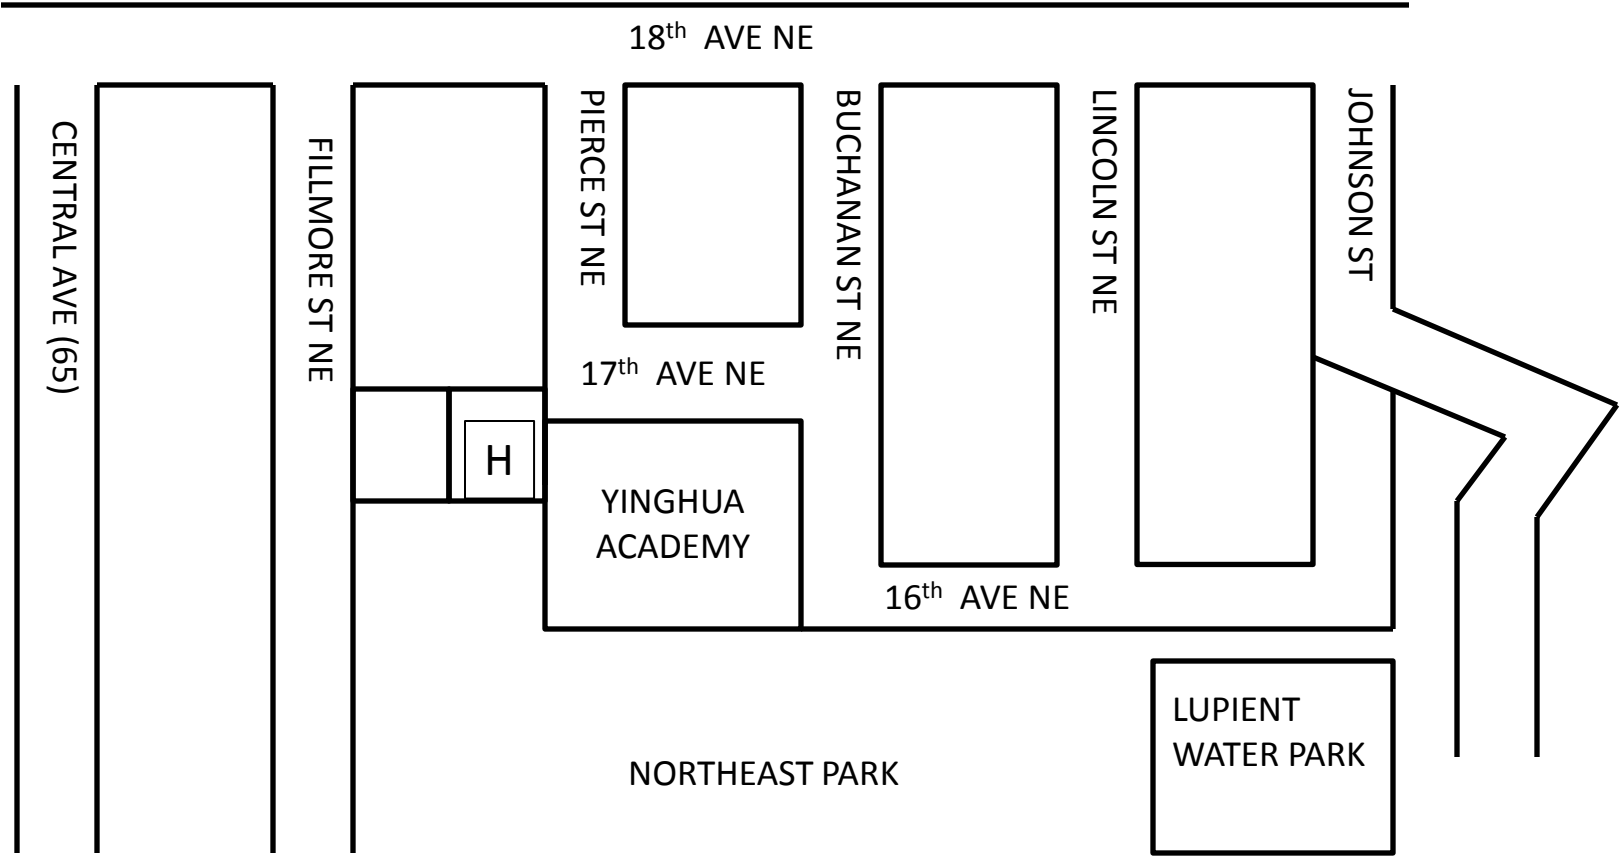

# YINGHUA ACADEMY

1616 Buchanan St. NE, Minneapolis, MN, 55413,  
612-788-9095, [www.yinghuaacademy.org](http://www.yinghuaacademy.org)

H = Handicapped Parking  
Free street parking. Allow extra time. Loading and unloading zone is in front of the school on 17<sup>th</sup> Ave. NE.