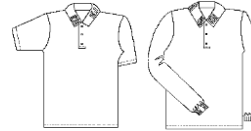

Shop Online @ www.donaldsuniform.com

英華 | YINGHUA ACADEMY

**Yinghua Academy
2016 Uniform Price List**

Sweatshirts

Crew Neck Sweatshirt - Russell Athletic

K-4 - Black

5-8 Black or Red

Youth	Adult S-XL	2XL-3XL
\$14.90	\$18.90	\$20.90

[Free Heat Transfer Logo Available](#)

Knit Polo Shirts

Unisex Smooth Interlock or Mesh Knit Polo Shirts

K-4 - Light Blue

5-8 - Red or Light Blue

	Short Sleeve	Long Sleeve
Youth XXS-XL	\$15.90	\$17.90
Adult XS-XL	\$19.90	\$21.90
Adult 2XL-3XL	\$22.90	\$24.90